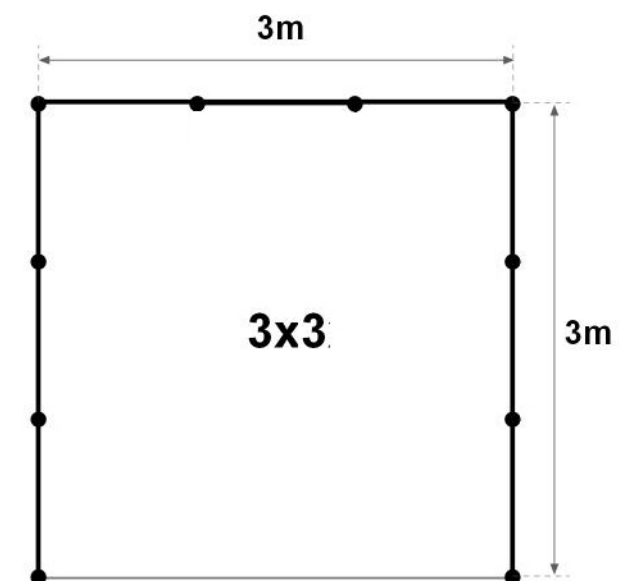

STAND 3X3m (9m²) SECTOR A - INTERIOR **FENAVI 2018**

Vista Superior

Vista Frontal